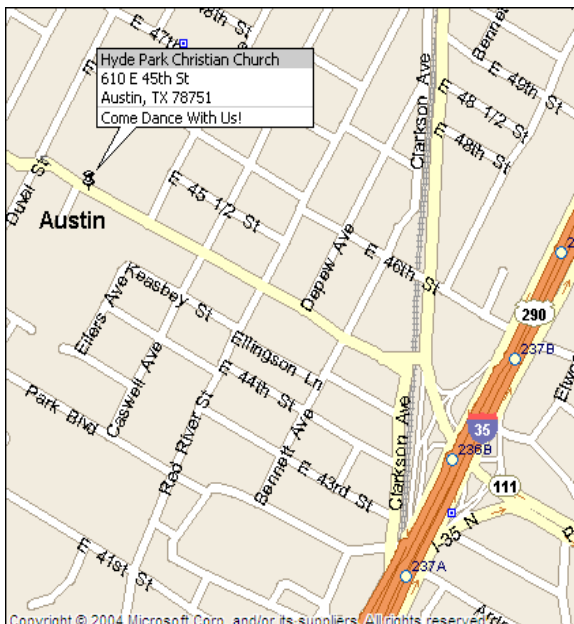

Circle 8's Special

Ken Bower and Al Frazier invites you to
our 2nd Special Dance

Ken Bower
Palm Desert, CA

Al Frazier
Georgetown, TX

Donation
\$8.00- Per Person

Friday, March 15, 2019

7:00 – 9:00 pm

Mainstream with Announced Plus

Hyde Park Christian Church
610 East 45th Street
Austin, Texas

Driving Directions from North I-35

Exit at 51st Street, take a right onto 51st to the next light which is Airport Blvd, turn left onto Airport Blvd, at the next light turn right onto 45th Street.

Driving Directions from South I-35

Exit I-35 at Airport Blvd . Turn left onto Airport Blvd., at second light turn left onto 45th Street.

Information: Al Frazier 512.632.1932
tsc@alfraziertx.com