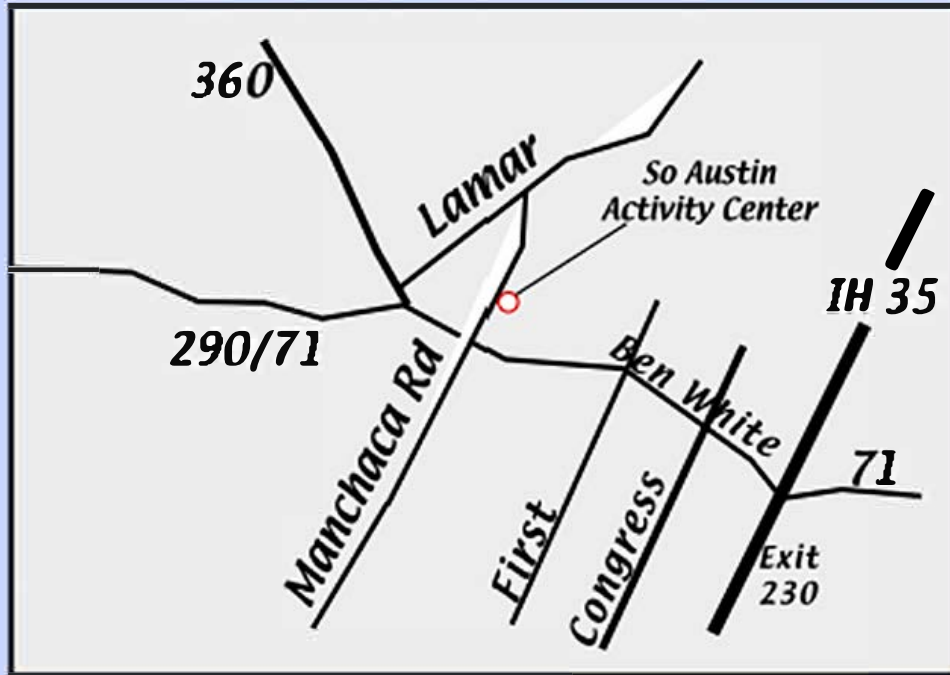

WATERLOO SQUARES

Join us
4 December 2018

Lincoln
Siegmann

Rubicon, WI

7:00-9:00pm

South Austin Senior Activity Center
3911 Manchaca Road, Austin, Texas

12/4/2018

**WATERLOO SQUARES
3911 Manchaca Road
Austin, TX**

DIRECTIONS TO SOUTH AUSTIN (SENIOR) ACTIVITY CENTER, 3911 MANCHACA (HERE, THEY SAY "MAN-shack") ROAD:

FROM I-35, TAKE EXIT 230 (BEN WHITE/290W/71) WESTWARD. GO WEST FOR ABOUT TWO AND ONE-HALF MILES AND EXIT AT MANCHACA RD. GO NORTH ABOUT A QUARTER MILE TO THE "SOUTH AUSTIN SENIOR ACTIVITY CENTER" ON THE RIGHT.